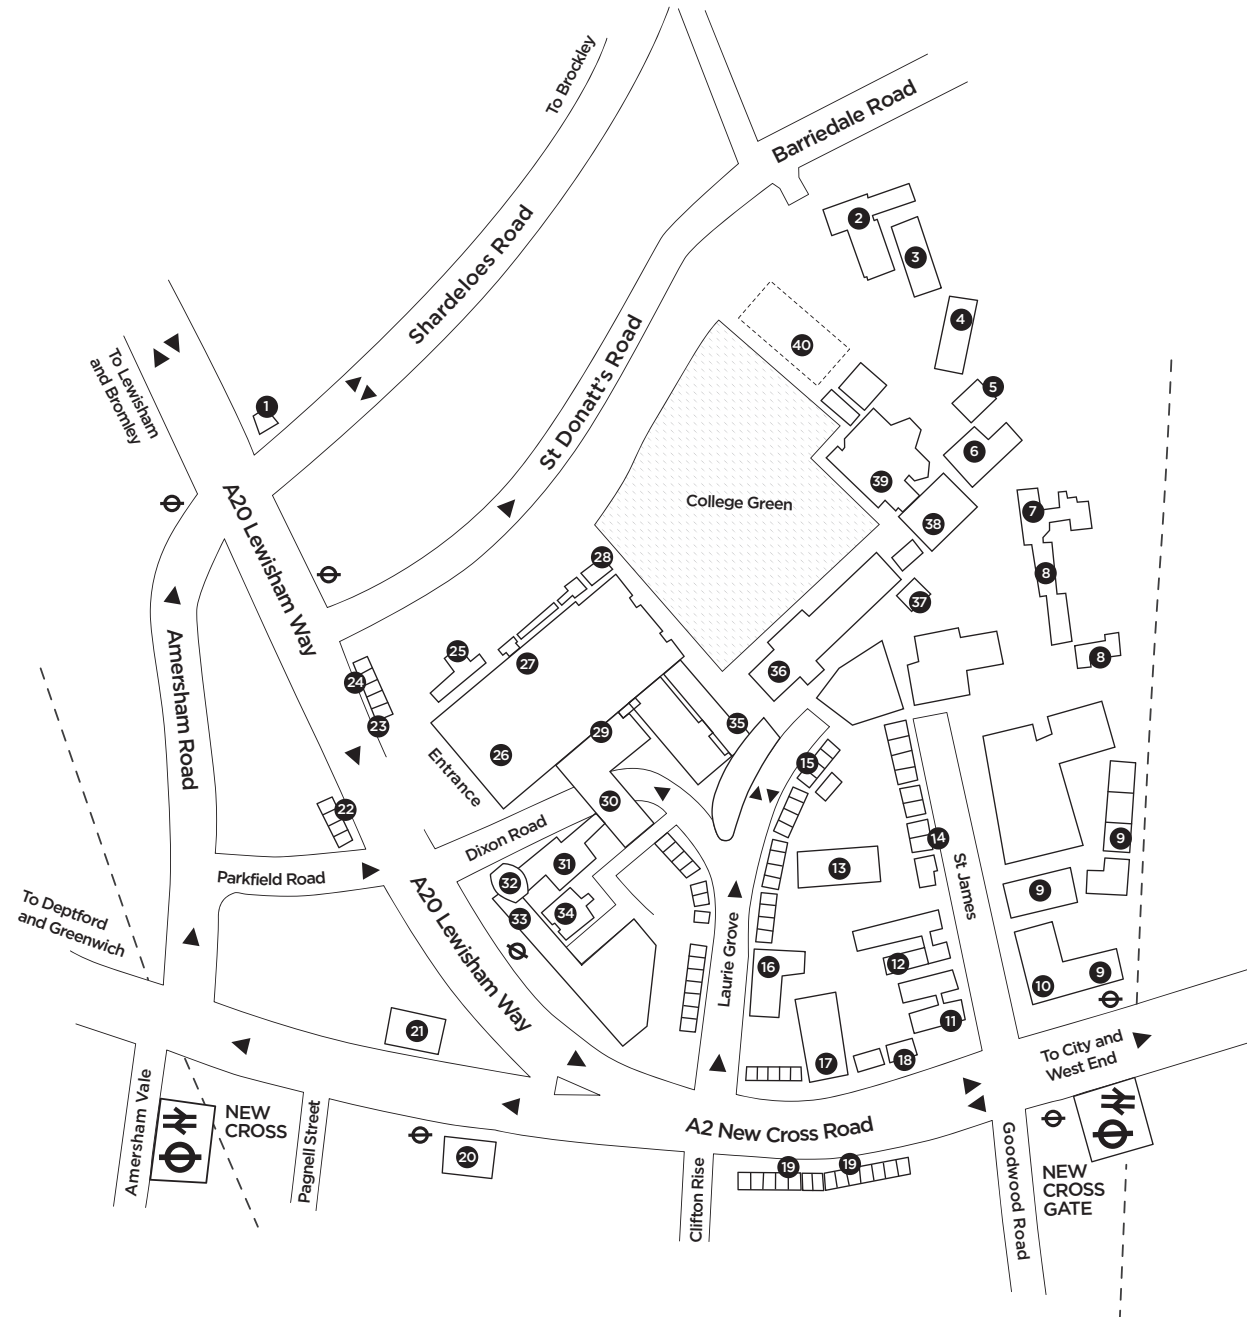

# Site Plan

## Index

30-40 Lewisham Way	24	Lockwood Building	38
41-47 Lewisham Way (including International Office)	22	Loring Hall	9
286/288 New Cross Road	18	Loring Hall Management Centre (Accommodation Office)	10
Barriedale Building A (Studio A)	2	Media Research Building	4
Barriedale Building B (Studio B)	3	Music Practice Rooms	28
Barriedale Building E (Hut E)	5	NatWest	27
Batavia Mews	19	Nursery	23
Ben Pimlott Building	13	Proposed site for new Media and Communications Building	40
The Bungalow	37	Reprographic Unit	25
Careers Service	15	Richard Hoggart Building (Main Building)	26
Central Stores	12	Rutherford Building (Library and IT Services)	33
Chaplaincy Centre	32	St James Annexe	11
Chesterman House	21	St James Hall (Human Resources)	7
Club Pulse (Fitness Centre and Gym)	39	St James Hall (Media and Communications)	8
Dean House	20	Students' Union	30
Deptford Town Hall Building	17	Students' Union Shop	29
Education Building	31	Surrey House & Surrey Annexe	1
George Wood Theatre	35	Warmington Tower	34
Hatcham House (Research Office and Graduate School)	14	Whitehead Building (including Ian Gulland Lecture Theatre)	36
Laurie Grove Baths Building	16		
Lockwood Annexe 5	6		

## Key

-  Bus stop
-  Underground station [closed until summer 2010]
-  Railway station
-  One way street

Goldsmiths, University of London  
 New Cross London SE14 6NW  
 T 020 7919 7171  
 www.goldsmiths.ac.uk