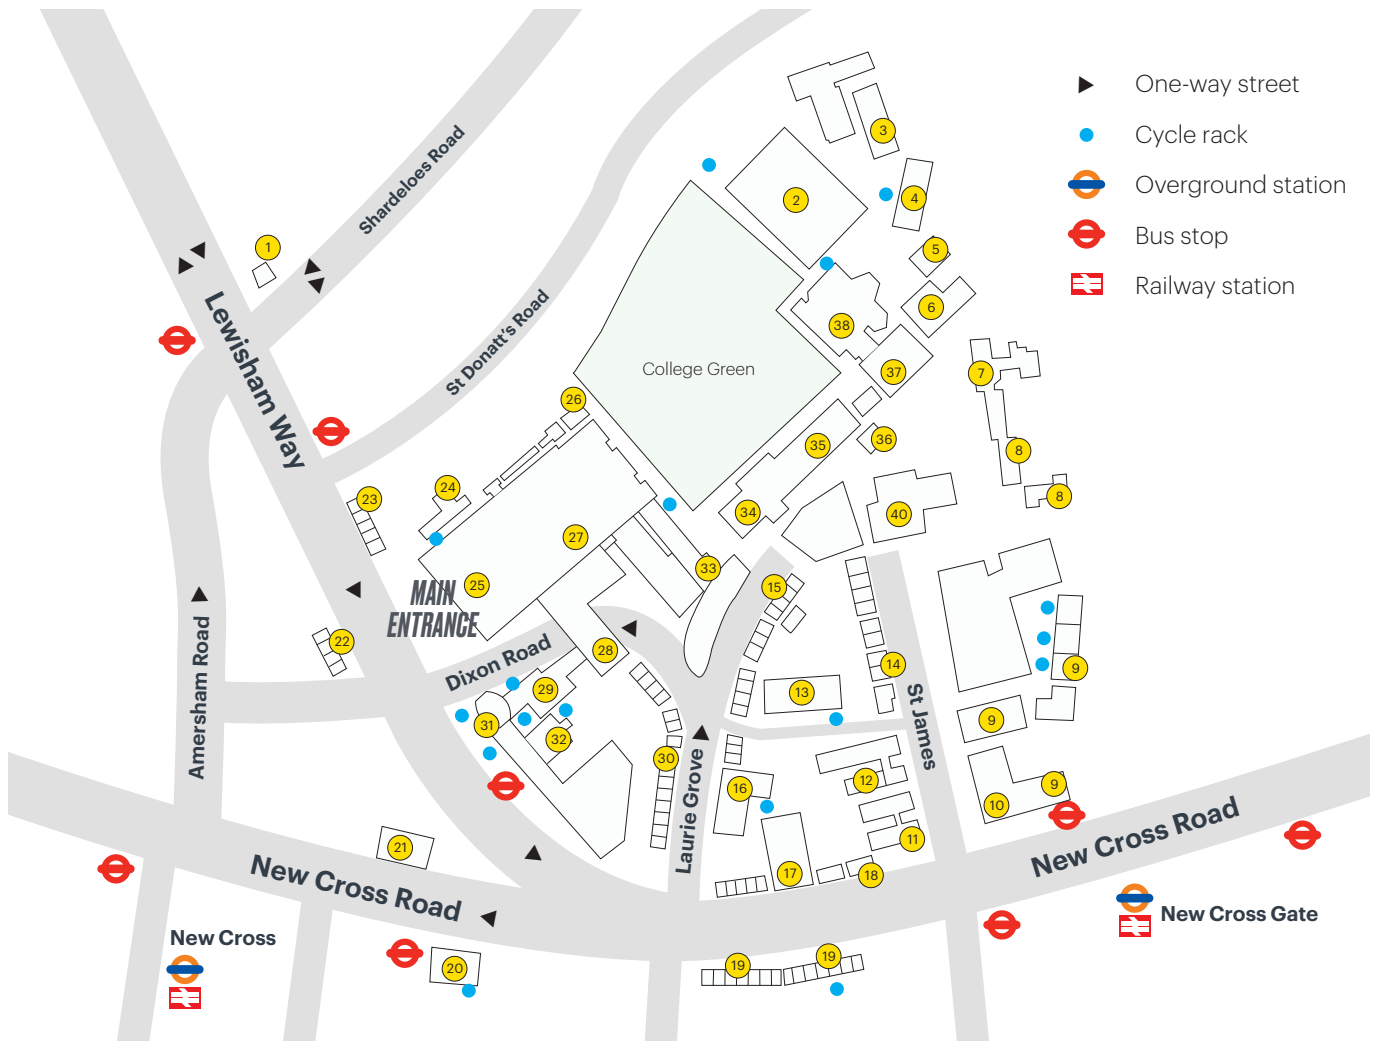

Goldsmiths site map

gold.ac.uk/find-us

Index

30-40 Lewisham Way **23**

41-43 Lewisham Way **22**

286/288 New Cross Road **18**

Barriedale Building B (Studio B) **03**

Barriedale Building E (Hut E) **05**

Batavia Mews **19**

Ben Pimlott Building **13**

The Bungalow **36**

Careers Service **15**

Central Stores **12**

Chaplaincy Centre **30**

Chesterman House **21**

Club Pulse (Fitness Centre & Gym) **38**

Confucius Institute for Dance
& Performance **41**

Counselling Service **07**

Dean House **20**

Deptford Town Hall Building **17**

Education Building **29**

Enterprise Office **14**

George Wood Theatre **33**

Whitehead Building **35**