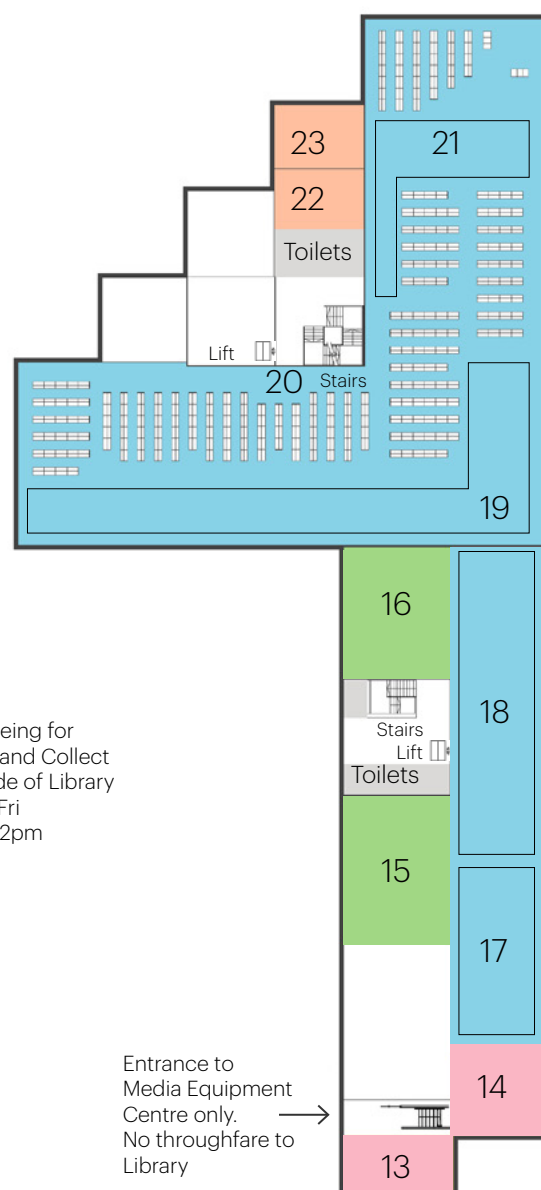

Ground floor

First floor

Second floor

- Individual study
- Supported study
- Silent study
- Service point (opening times vary)
- Toilets

Ground Floor

- 1 Concierge & Security
- 2 Assistive Technology Centre: Seats 15-21
- 3 Library Help Desk
- 4 Room 008: teaching classroom
- 5 Study seats 1-14
- 6 Self service
- 7 Study seats 22-40
- 8 ATC Annexe: Study seat 41
- 9 Study seat 42
- 10 Special Collections office
- 11 Special Collections: Seats 43-46
- 12 Click and Collect collection point

First Floor

- 13 Media Equipment Centre
- 14 Self service
- 15 Room 102: teaching classroom
- 16 Room 103: teaching classroom
- 17 Seats with Macs 47-64
- 18 Seats with PCs 65-102
- 19 First floor Library study seats 103-150
- 20 Study seats 151-152
- 21 Study seats 153-166
- 22 Silent study seats 167-174
- 23 Silent study seats 175-182

Second Floor

- 24 Audio-visual seats 183-184
- 25 ATC PC seats 185-188
- 26 Study seats 189-231
- 27 Silent study seats 232-240
- 28 Digital Media Suite: Seats 241-254
- 29 Study seats 255-295
- 30 Study seats 311-319
- 31 Prokofiev Room: teaching classroom
- 32 Study seats 296-310
- 33 Study seats 320-324