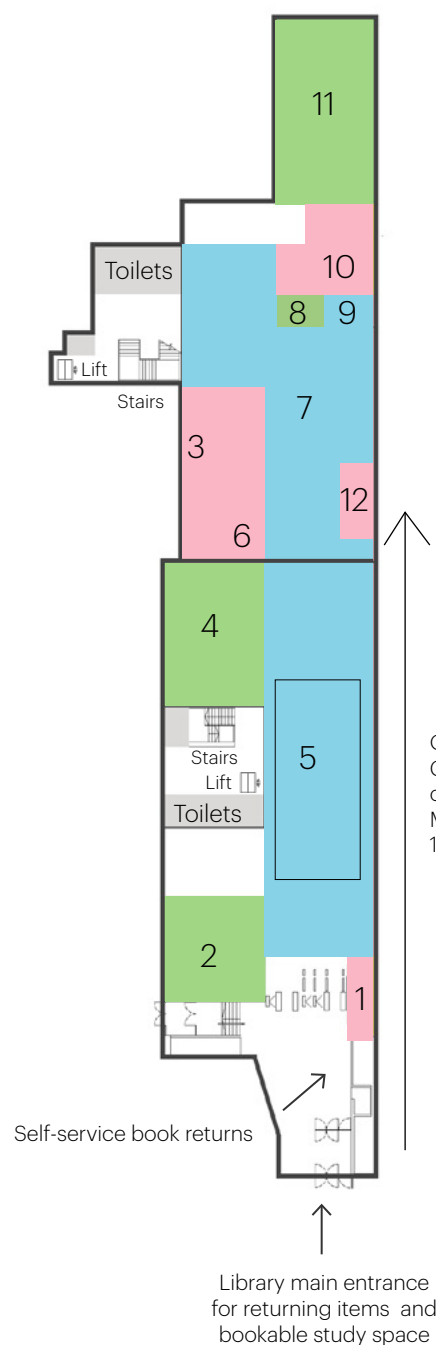

Ground floor

First floor

Second floor

- Individual study
- Supported study
- Silent study
- Service point (opening times vary)
- Toilets

Ground Floor

- 1 Concierge & Security
- 2 Assistive Technology Centre: Seats 15-21
- 3 Library Help Desk
- 4 Room 008: teaching classroom
- 5 Study seats 1-14
- 6 Self service
- 7 Study seats 22-40
- 8 ATC Annexe: Study seat 41
- 9 Study seat 42
- 10 Special Collections office
- 11 Special Collections: Seats 43-46
- 12 Click and Collect collection point

First Floor

- 13 Media Equipment Centre
- 14 Self service
- 15 Room 102: teaching classroom
- 16 Room 103: teaching classroom
- 17 Seats with Macs 47-64
- 18 Seats with PCs 65-102
- 19 First floor Library study seats 103-150
- 20 Study seats 151-152
- 21 Study seats 153-166
- 22 Silent study seats 167-174
- 23 Silent study seats 175-182

Second Floor

- 24 Audio-visual seats 183-184
- 25 ATC PC seats 185-188
- 26 Study seats 189-231
- 27 Silent study seats 232-240
- 28 Digital Media Suite: Seats 241-254
- 29 Study seats 255-295
- 30 Study seats 311-319
- 31 Prokofiev Room: teaching classroom
- 32 Study seats 296-310
- 33 Study seats 320-324