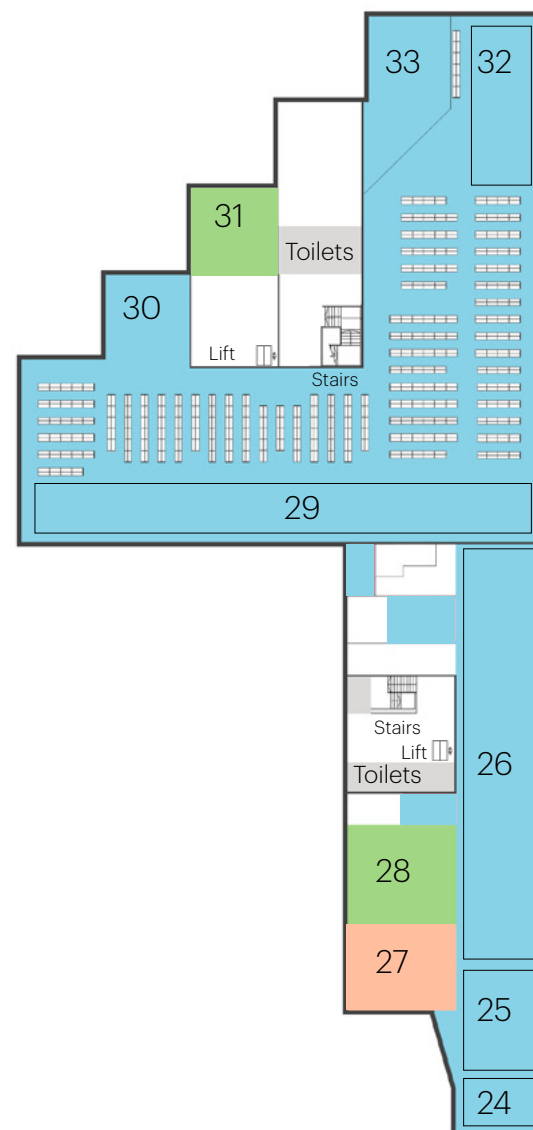

Ground floor

First floor

Second floor

- Individual study
- Supported study
- Silent study
- Service point (opening times vary)
- Toilets

Ground Floor

- 1 Concierge & Security
- 2 Assistive Technology Centre: Seats 15-21
- 3 Library Help Desk
- 4 Room 008: teaching classroom
- 5 Study seats 1-14
- 6 Self service
- 7 Study seats 22-40
- 8 ATC Annexe: Study seat 41
- 9 Study seat 42
- 10 Special Collections office
- 11 Special Collections: Seats 43-46
- 12 Click and Collect collection point

First Floor

- 13 Media Equipment Centre
- 14 Self service
- 15 Room 102: teaching classroom
- 16 Room 103: teaching classroom
- 17 Seats with Macs 47-64
- 18 Seats with PCs 65-102
- 19 First floor Library study seats 103-150
- 20 Study seats 151-152
- 21 Study seats 153-166
- 22 Silent study seats 167-174
- 23 Silent study seats 175-182

Second Floor

- 24 Audio-visual seats 183-184
- 25 ATC PC seats 185-188
- 26 Study seats 189-231
- 27 Silent study seats 232-240
- 28 Digital Media Suite: Seats 241-254
- 29 Study seats 255-295
- 30 Study seats 311-319
- 31 Prokofiev Room: teaching classroom
- 32 Study seats 296-310
- 33 Study seats 320-324