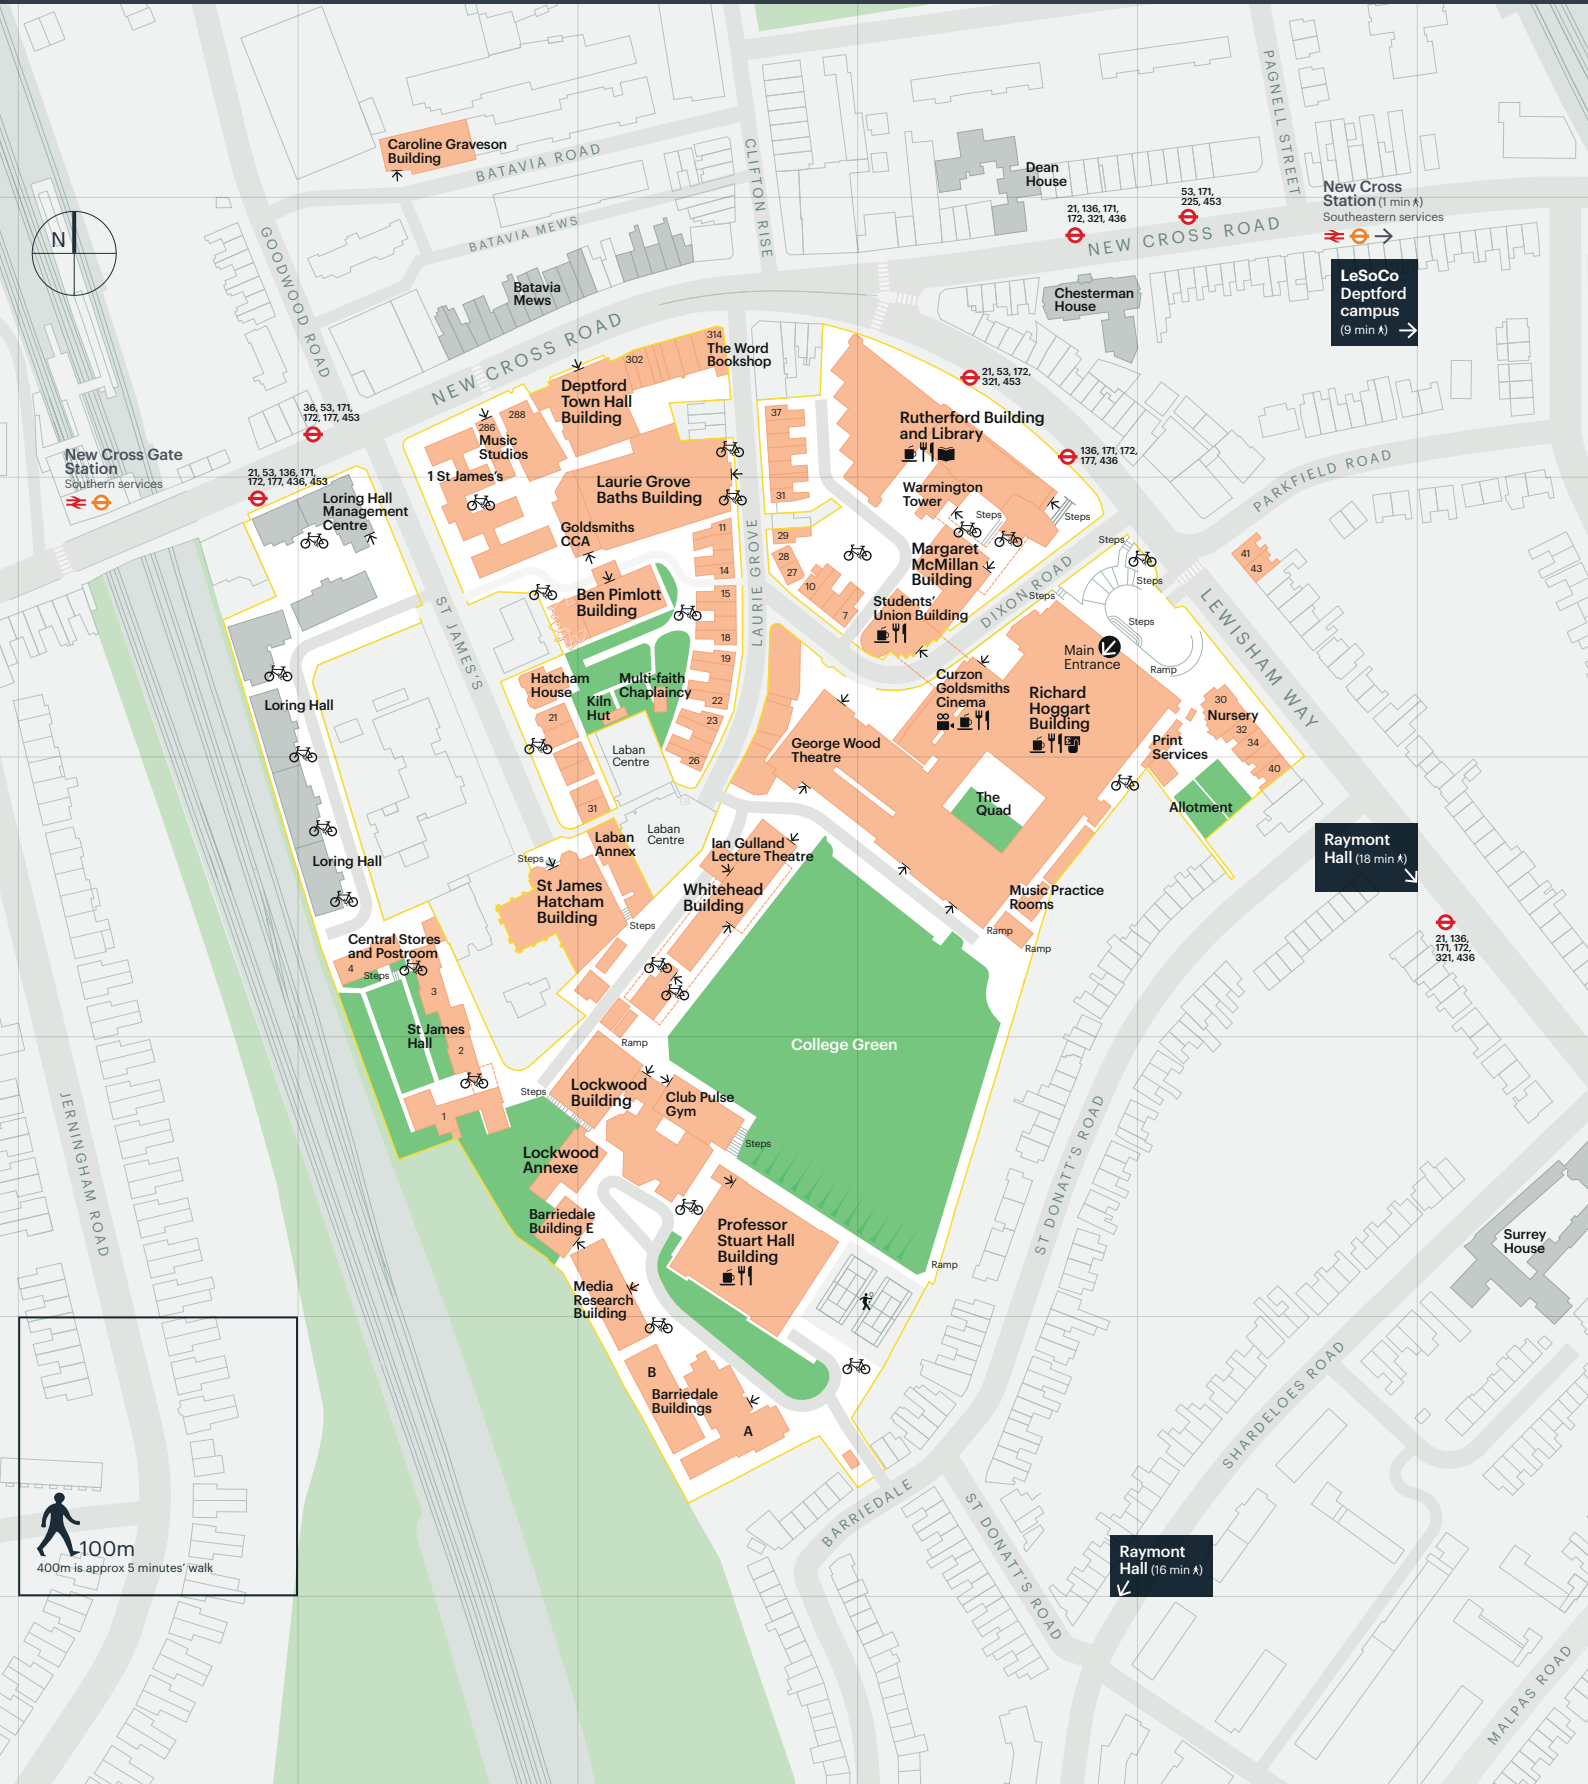

# Campus map

Goldsmiths, University of London  
New Cross  
London SE14 6NW

Tel 020 7919 7171  
gold.ac.uk

LeSoCo Deptford campus  
(9 min A) →

Raymont Hall (18 min A) ↘

Raymont Hall (16 min A) ↙

New Cross Station (1 min A)  
Southeastern services

New Cross Gate Station  
Southern services