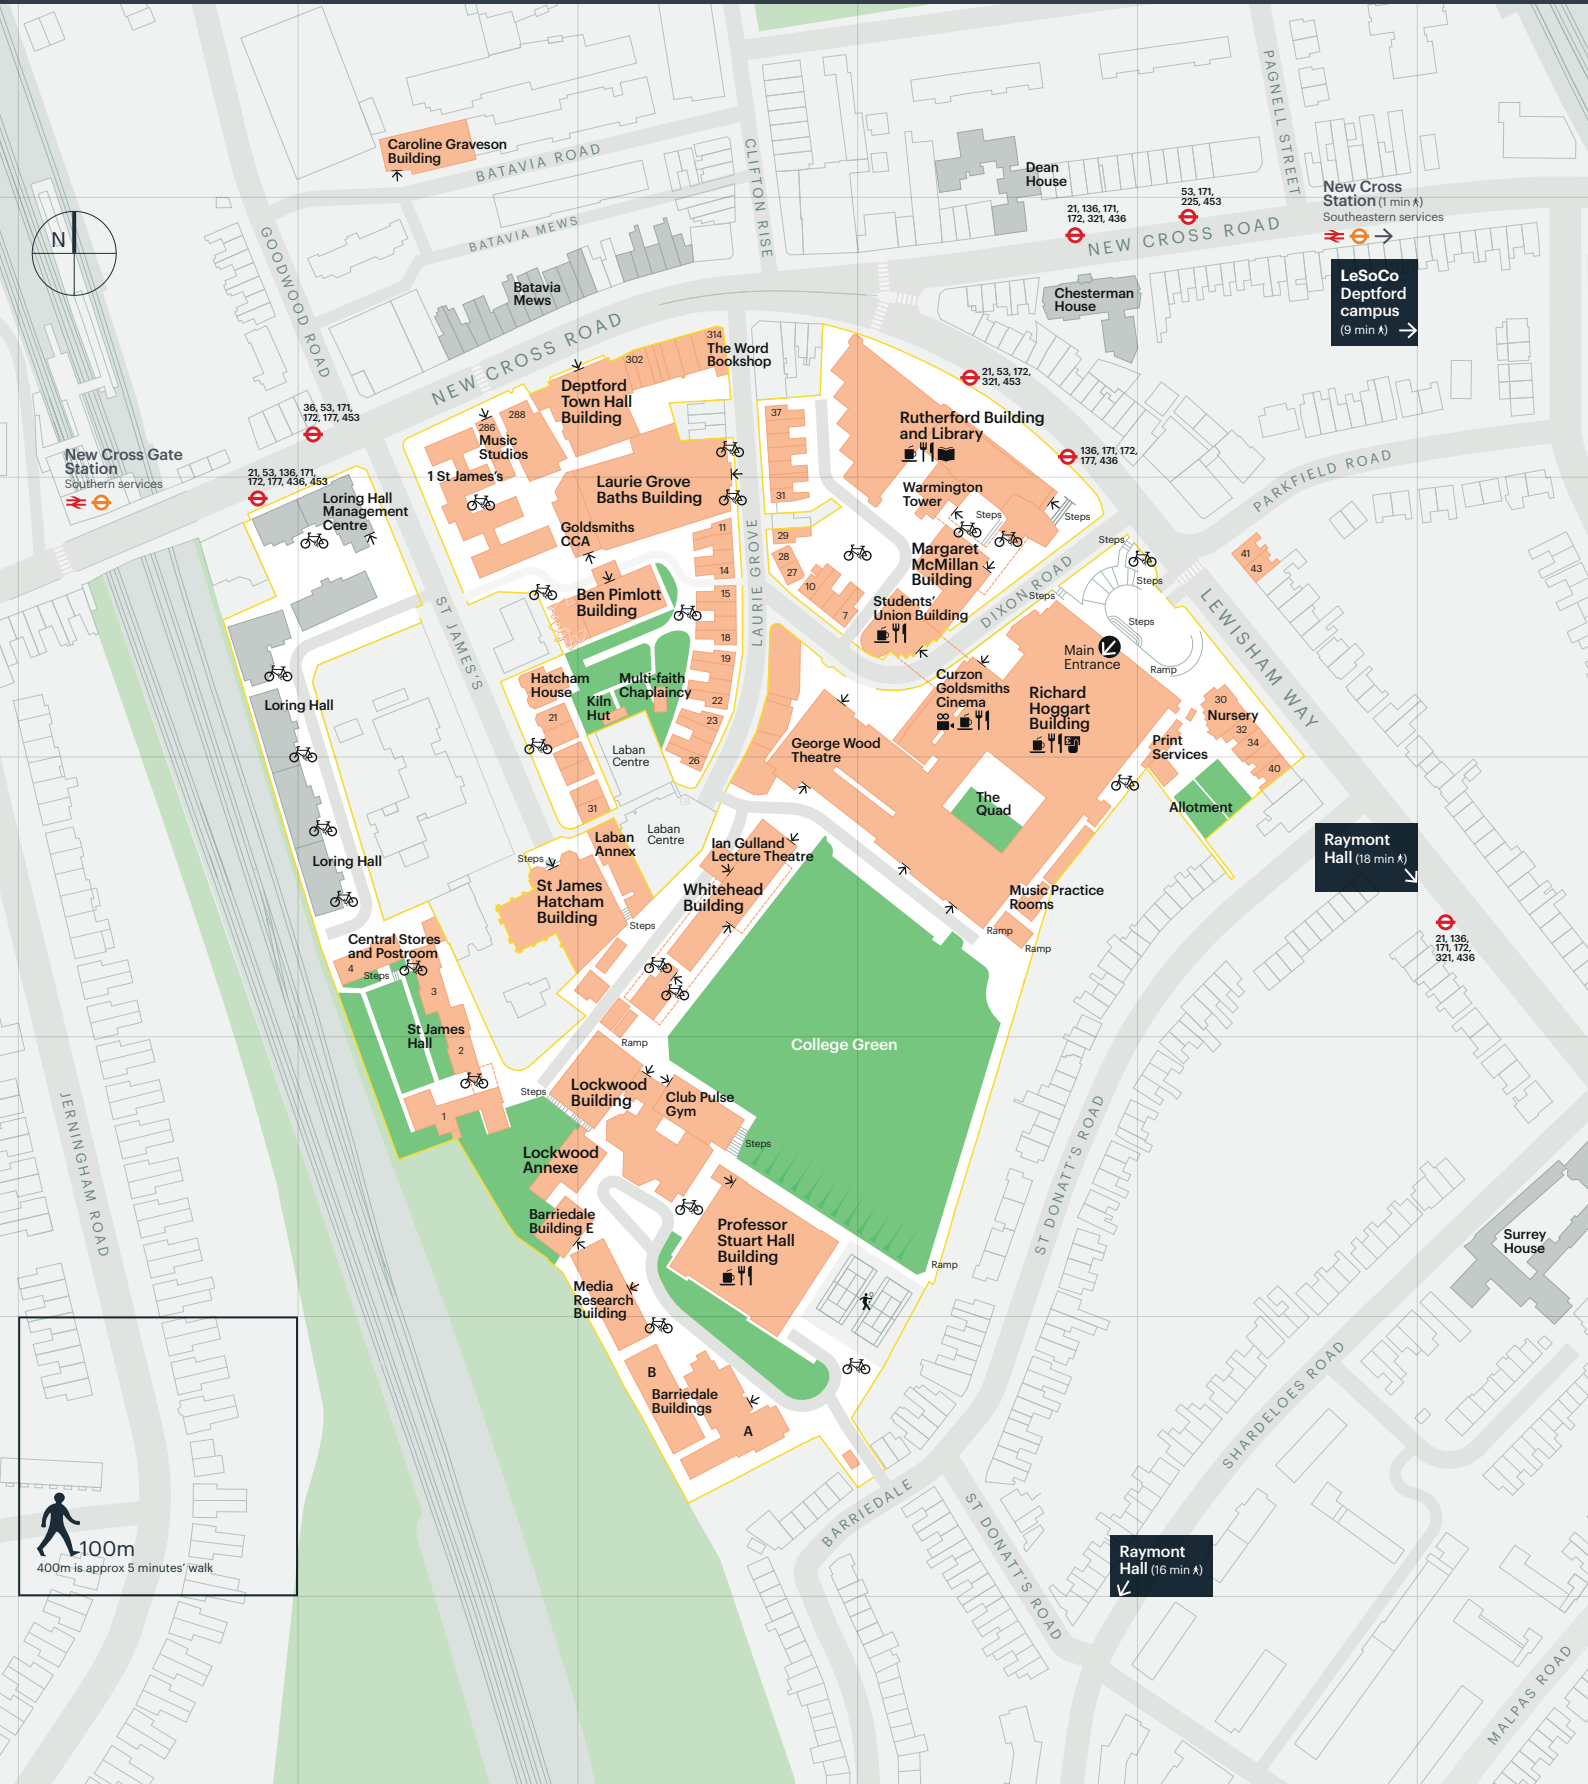

Campus map

Goldsmiths, University of London
New Cross
London SE14 6NW

Tel 020 7919 7171
gold.ac.uk

LeSoCo
Deptford campus
(9 min A) →

Raymont
Hall (18 min A) ↘

Raymont
Hall (16 min A) ↙

New Cross
Station (1 min A)
Southeastern services

New Cross Gate
Station
Southern services